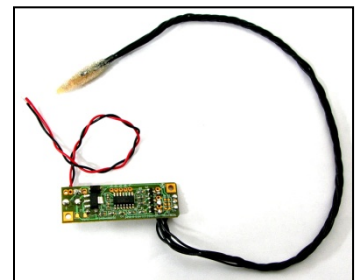

#3451 Candle Kit